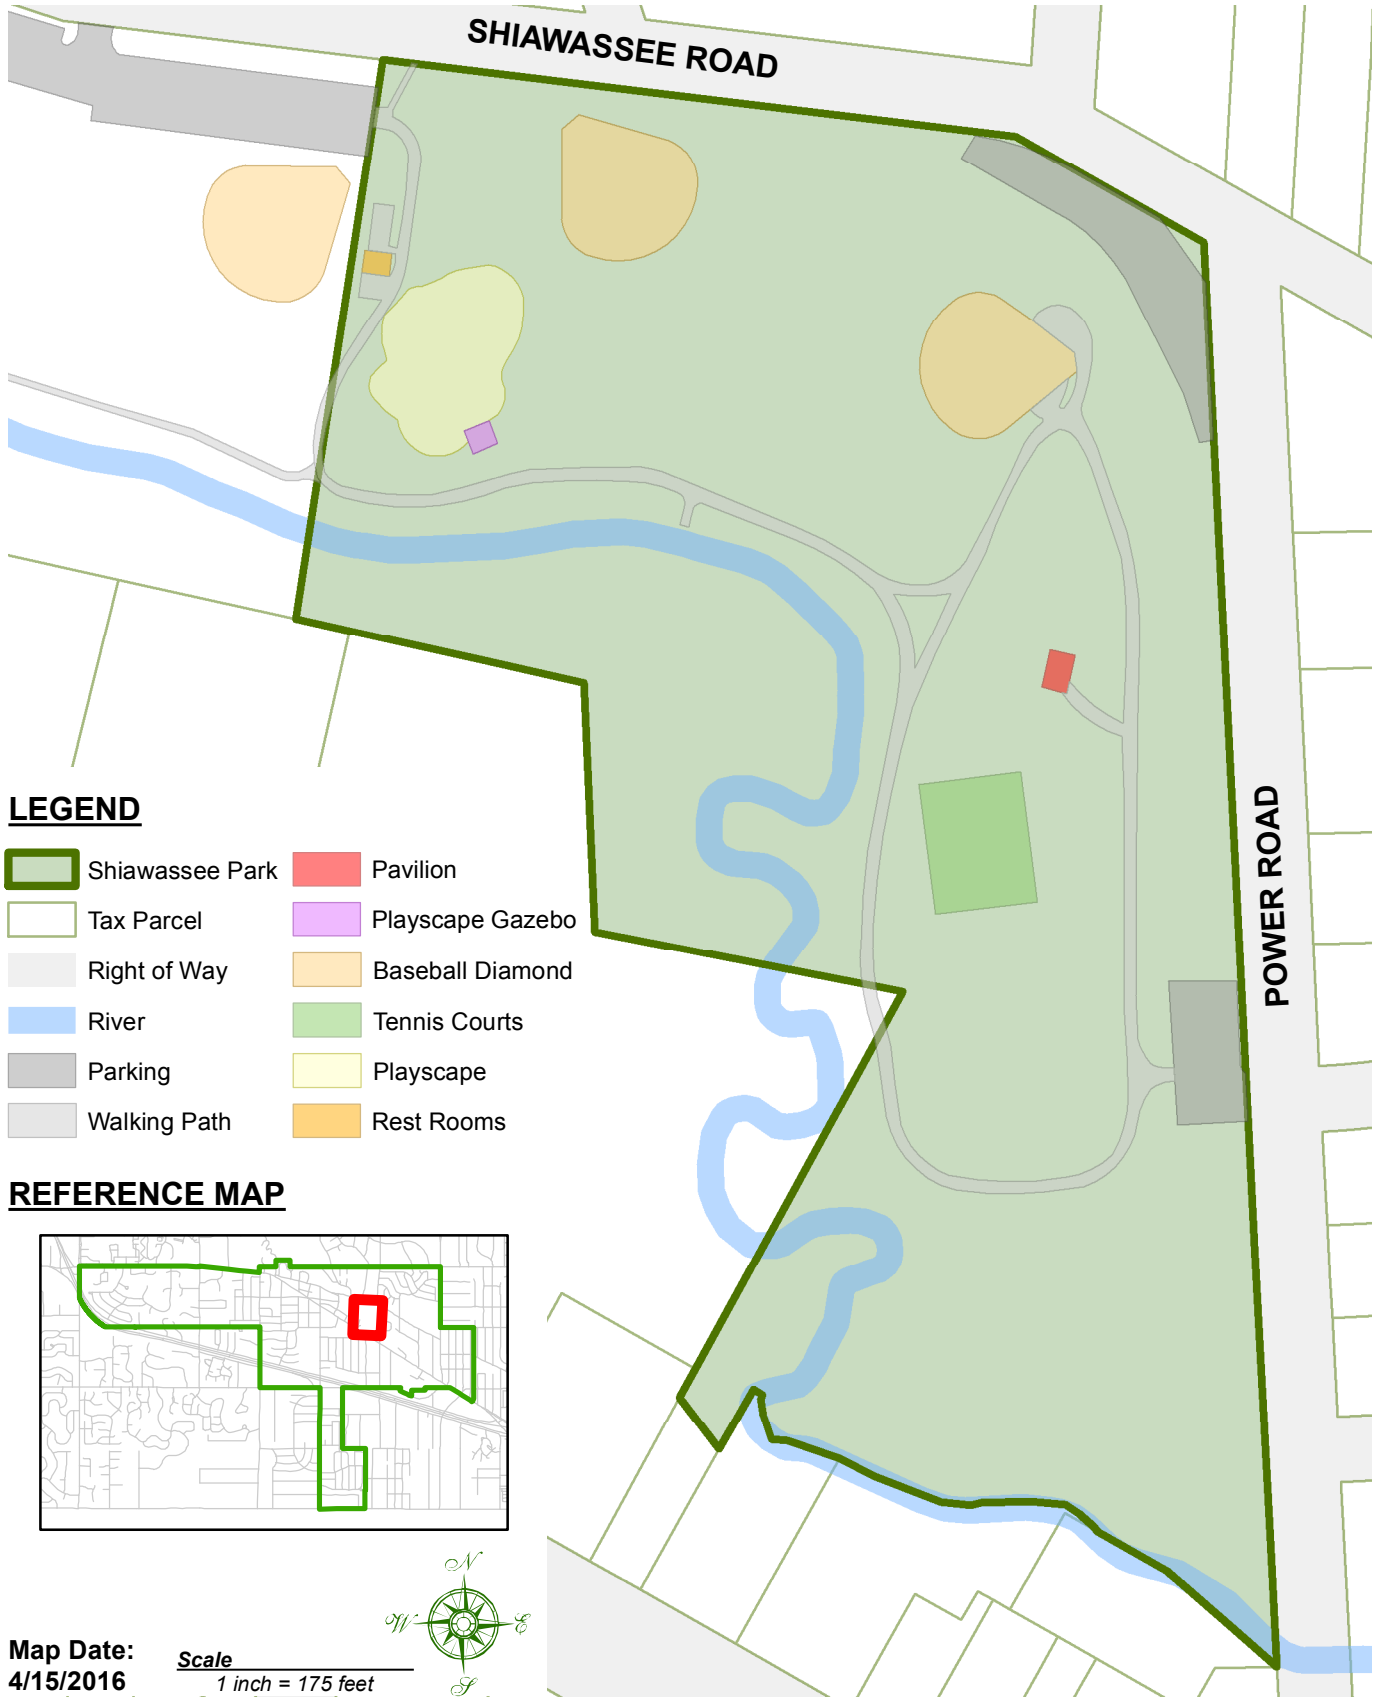

SHIAWASSEE PARK

CITY OF FARMINGTON, MICHIGAN

LEGEND

- | | | | |
|---|-----------------|---|------------------|
|  | Shiawassee Park |  | Pavilion |
|  | Tax Parcel |  | Playscape Gazebo |
|  | Right of Way |  | Baseball Diamond |
|  | River |  | Tennis Courts |
|  | Parking |  | Playscape |
|  | Walking Path |  | Rest Rooms |

REFERENCE MAP

Map Date:
4/15/2016

Scale
1 inch = 175 feet